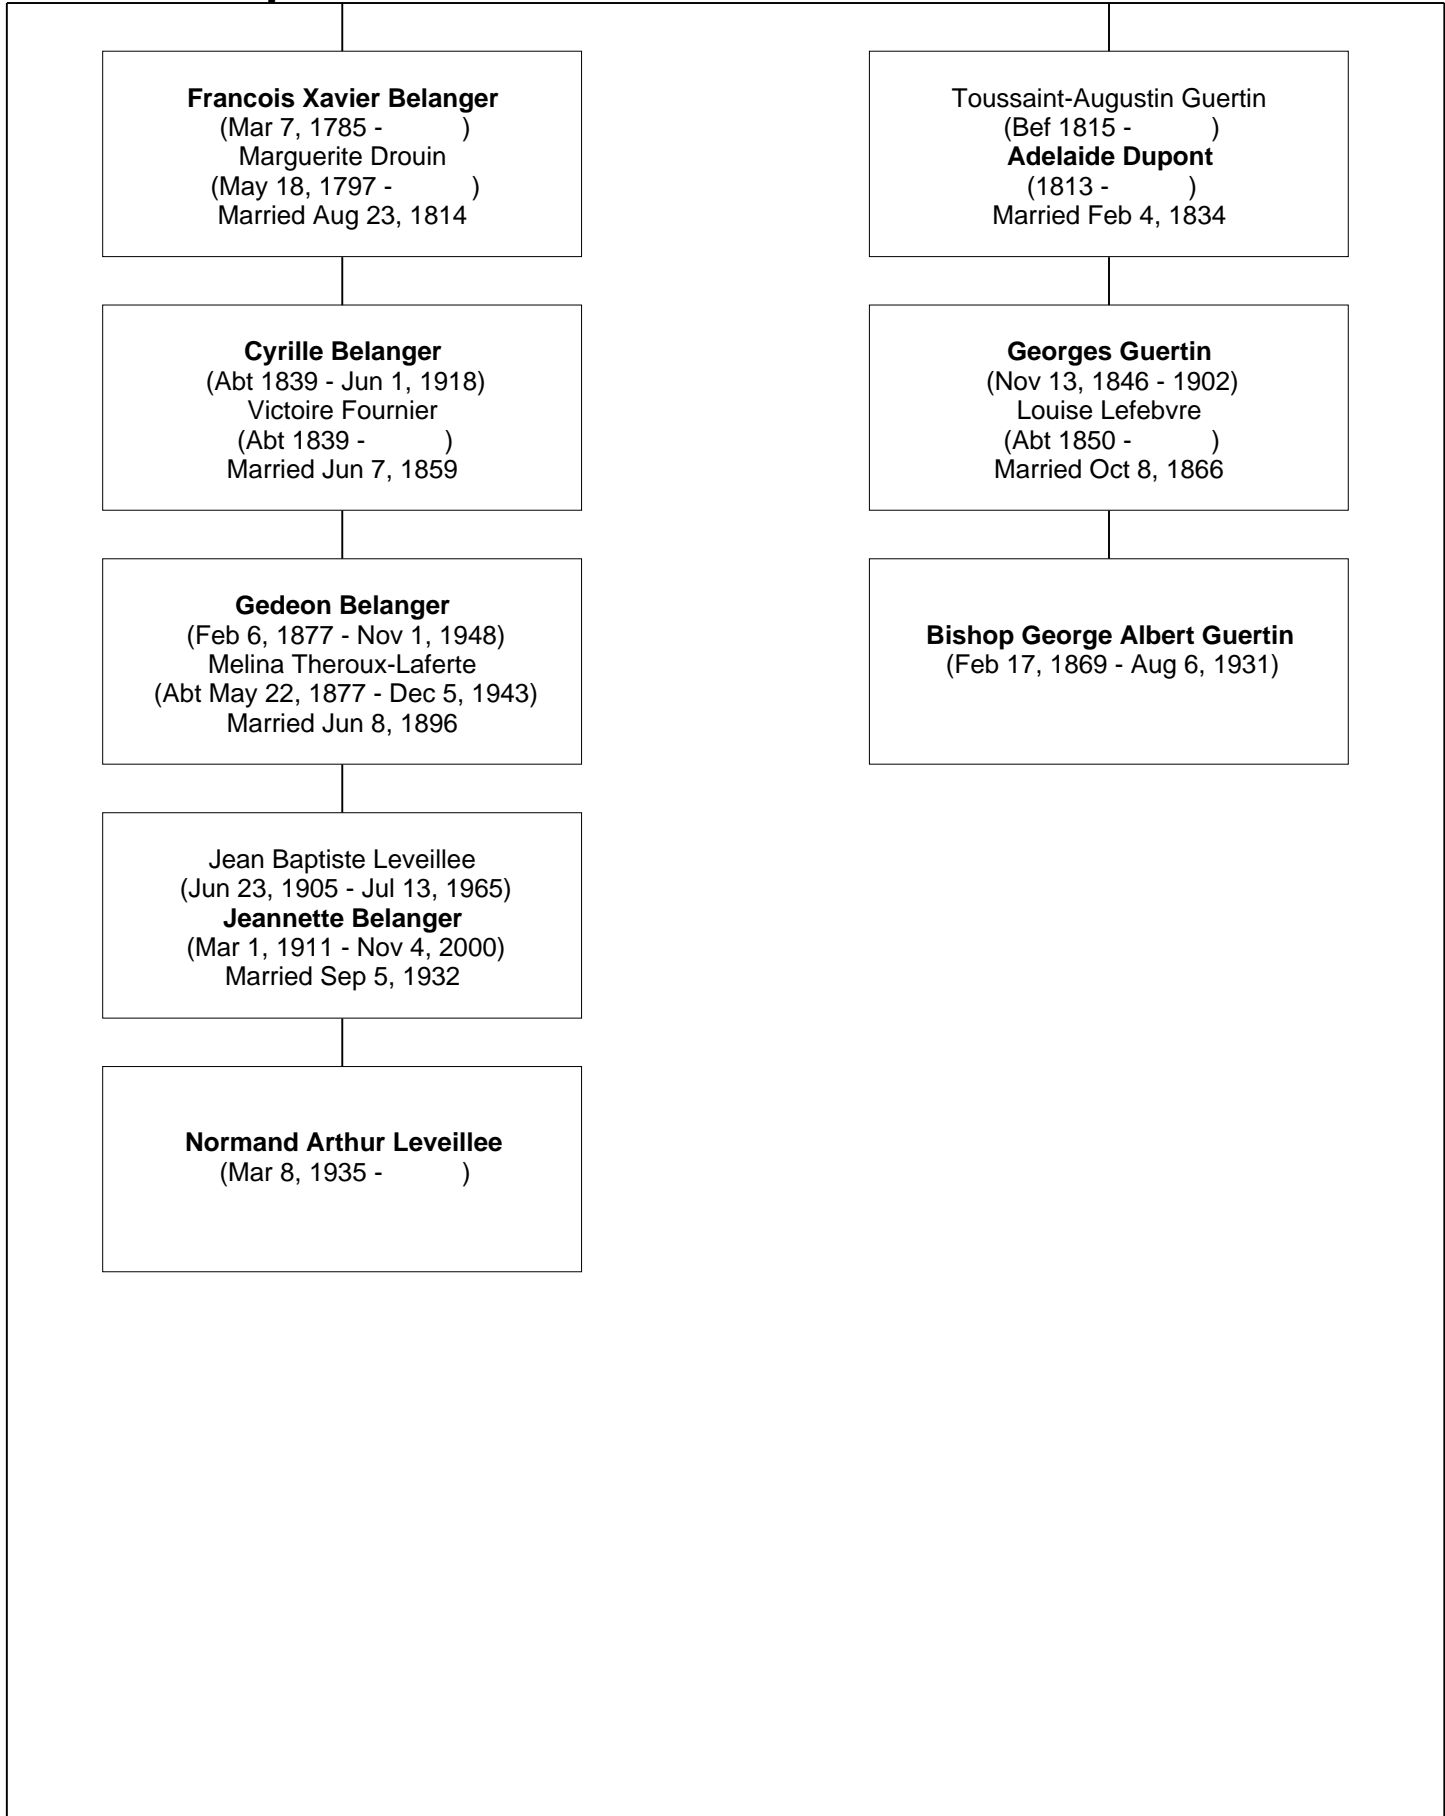

Relationship Chart

Francois Xavier Belanger
(Mar 7, 1785 -)
Marguerite Drouin
(May 18, 1797 -)
Married Aug 23, 1814

Toussaint-Augustin Guertin
(Bef 1815 -)
Adelaide Dupont
(1813 -)
Married Feb 4, 1834

Cyrille Belanger
(Abt 1839 - Jun 1, 1918)
Victoire Fournier
(Abt 1839 -)
Married Jun 7, 1859

Georges Guertin
(Nov 13, 1846 - 1902)
Louise Lefebvre
(Abt 1850 -)
Married Oct 8, 1866

Gedeon Belanger
(Feb 6, 1877 - Nov 1, 1948)
Melina Theroux-Laferte
(Abt May 22, 1877 - Dec 5, 1943)
Married Jun 8, 1896

Bishop George Albert Guertin
(Feb 17, 1869 - Aug 6, 1931)

Jean Baptiste Leveillee
(Jun 23, 1905 - Jul 13, 1965)
Jeannette Belanger
(Mar 1, 1911 - Nov 4, 2000)
Married Sep 5, 1932

Normand Arthur Leveillee
(Mar 8, 1935 -)