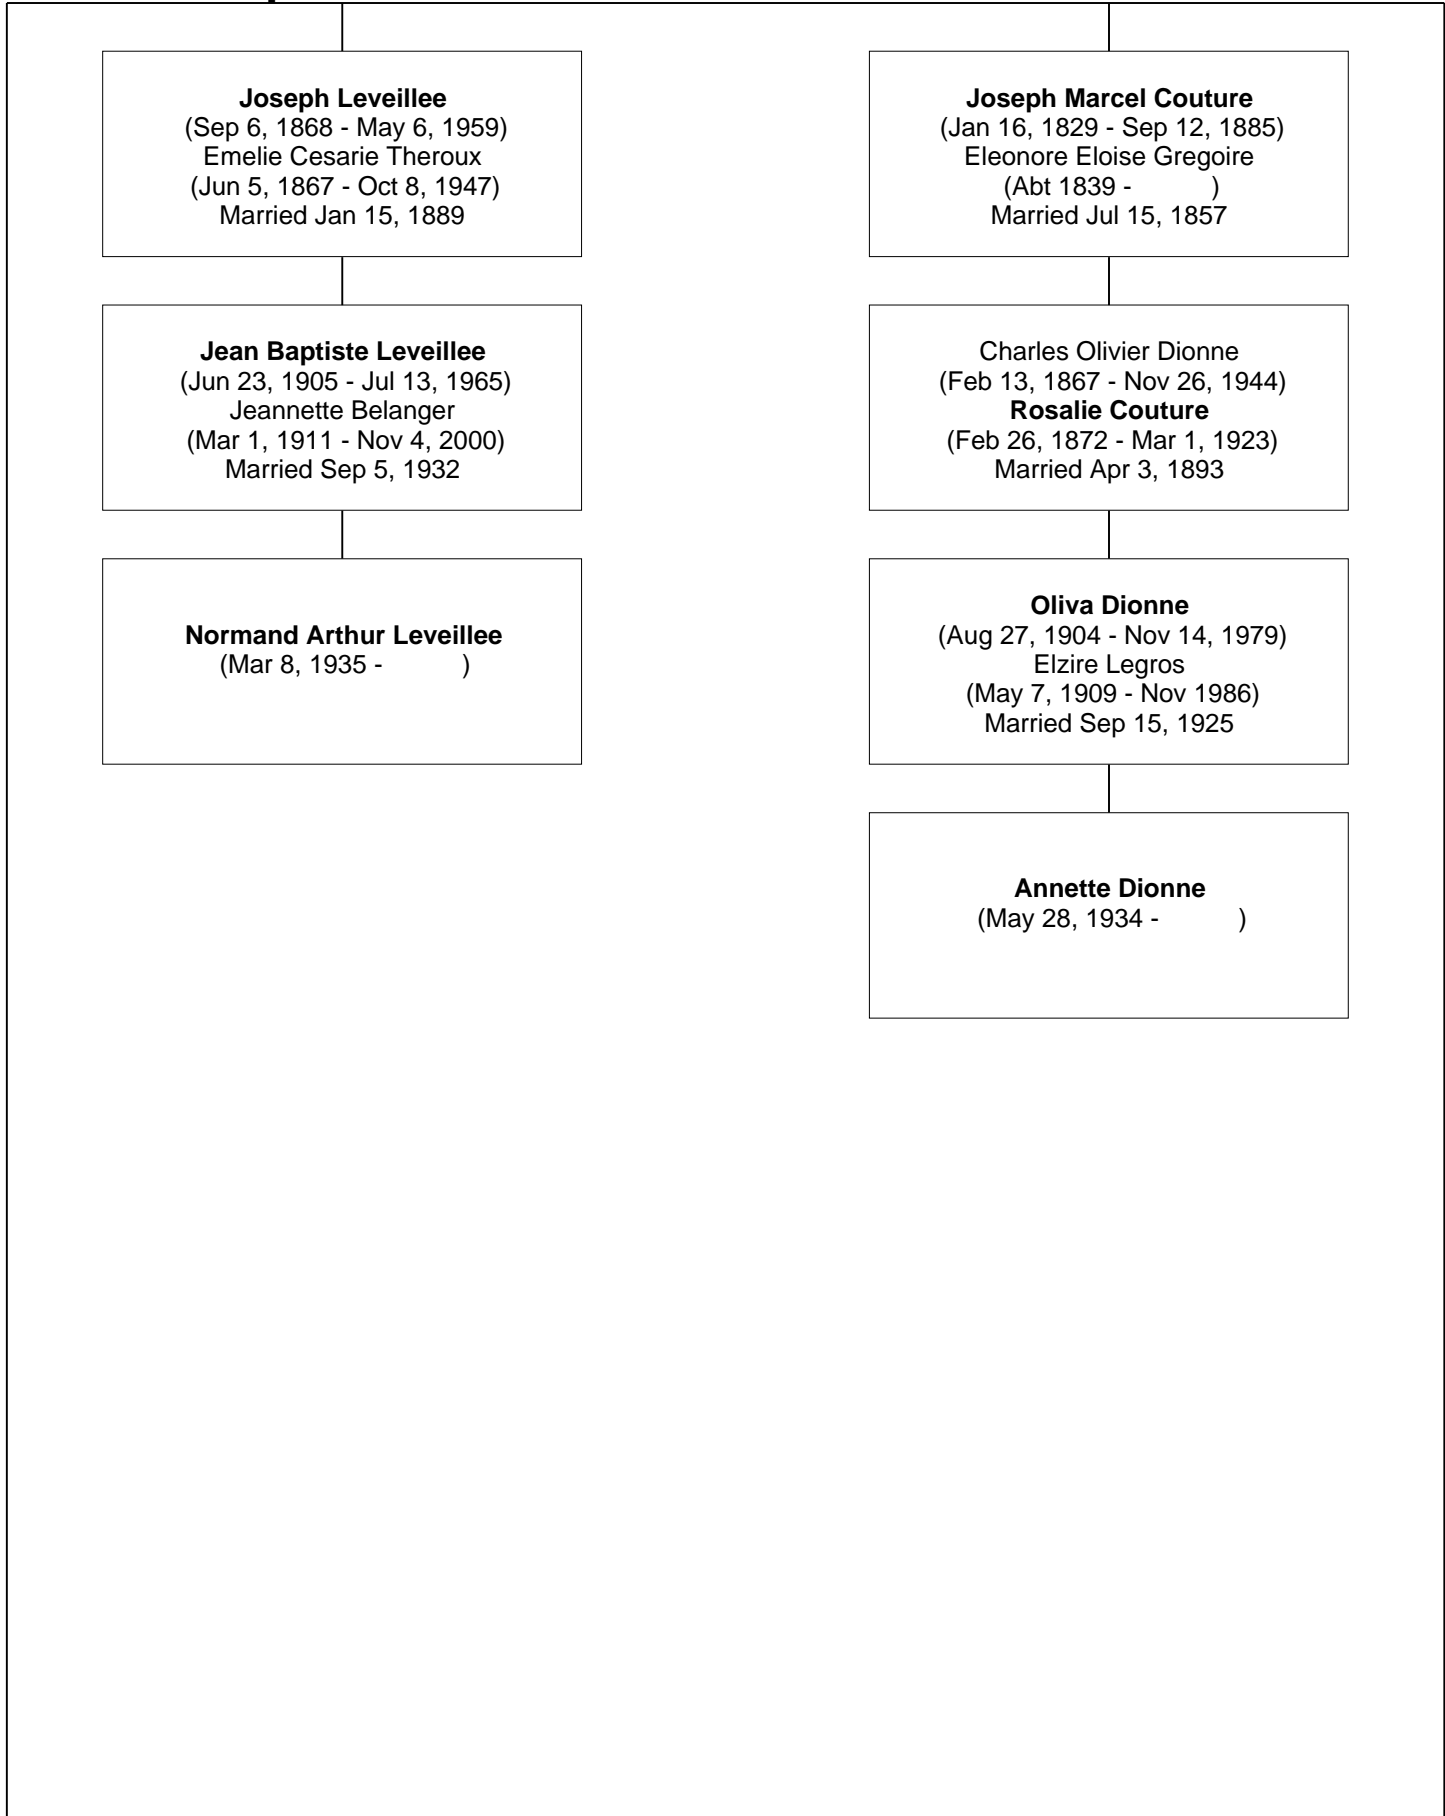

Relationship Chart

Joseph Leveillee
(Sep 6, 1868 - May 6, 1959)
Emelie Cesarie Theroux
(Jun 5, 1867 - Oct 8, 1947)
Married Jan 15, 1889

Jean Baptiste Leveillee
(Jun 23, 1905 - Jul 13, 1965)
Jeannette Belanger
(Mar 1, 1911 - Nov 4, 2000)
Married Sep 5, 1932

Normand Arthur Leveillee
(Mar 8, 1935 -)

Joseph Marcel Couture
(Jan 16, 1829 - Sep 12, 1885)
Eleonore Eloise Gregoire
(Abt 1839 -)
Married Jul 15, 1857

Charles Olivier Dionne
(Feb 13, 1867 - Nov 26, 1944)
Rosalie Couture
(Feb 26, 1872 - Mar 1, 1923)
Married Apr 3, 1893

Oliva Dionne
(Aug 27, 1904 - Nov 14, 1979)
Elzire Legros
(May 7, 1909 - Nov 1986)
Married Sep 15, 1925

Annette Dionne
(May 28, 1934 -)