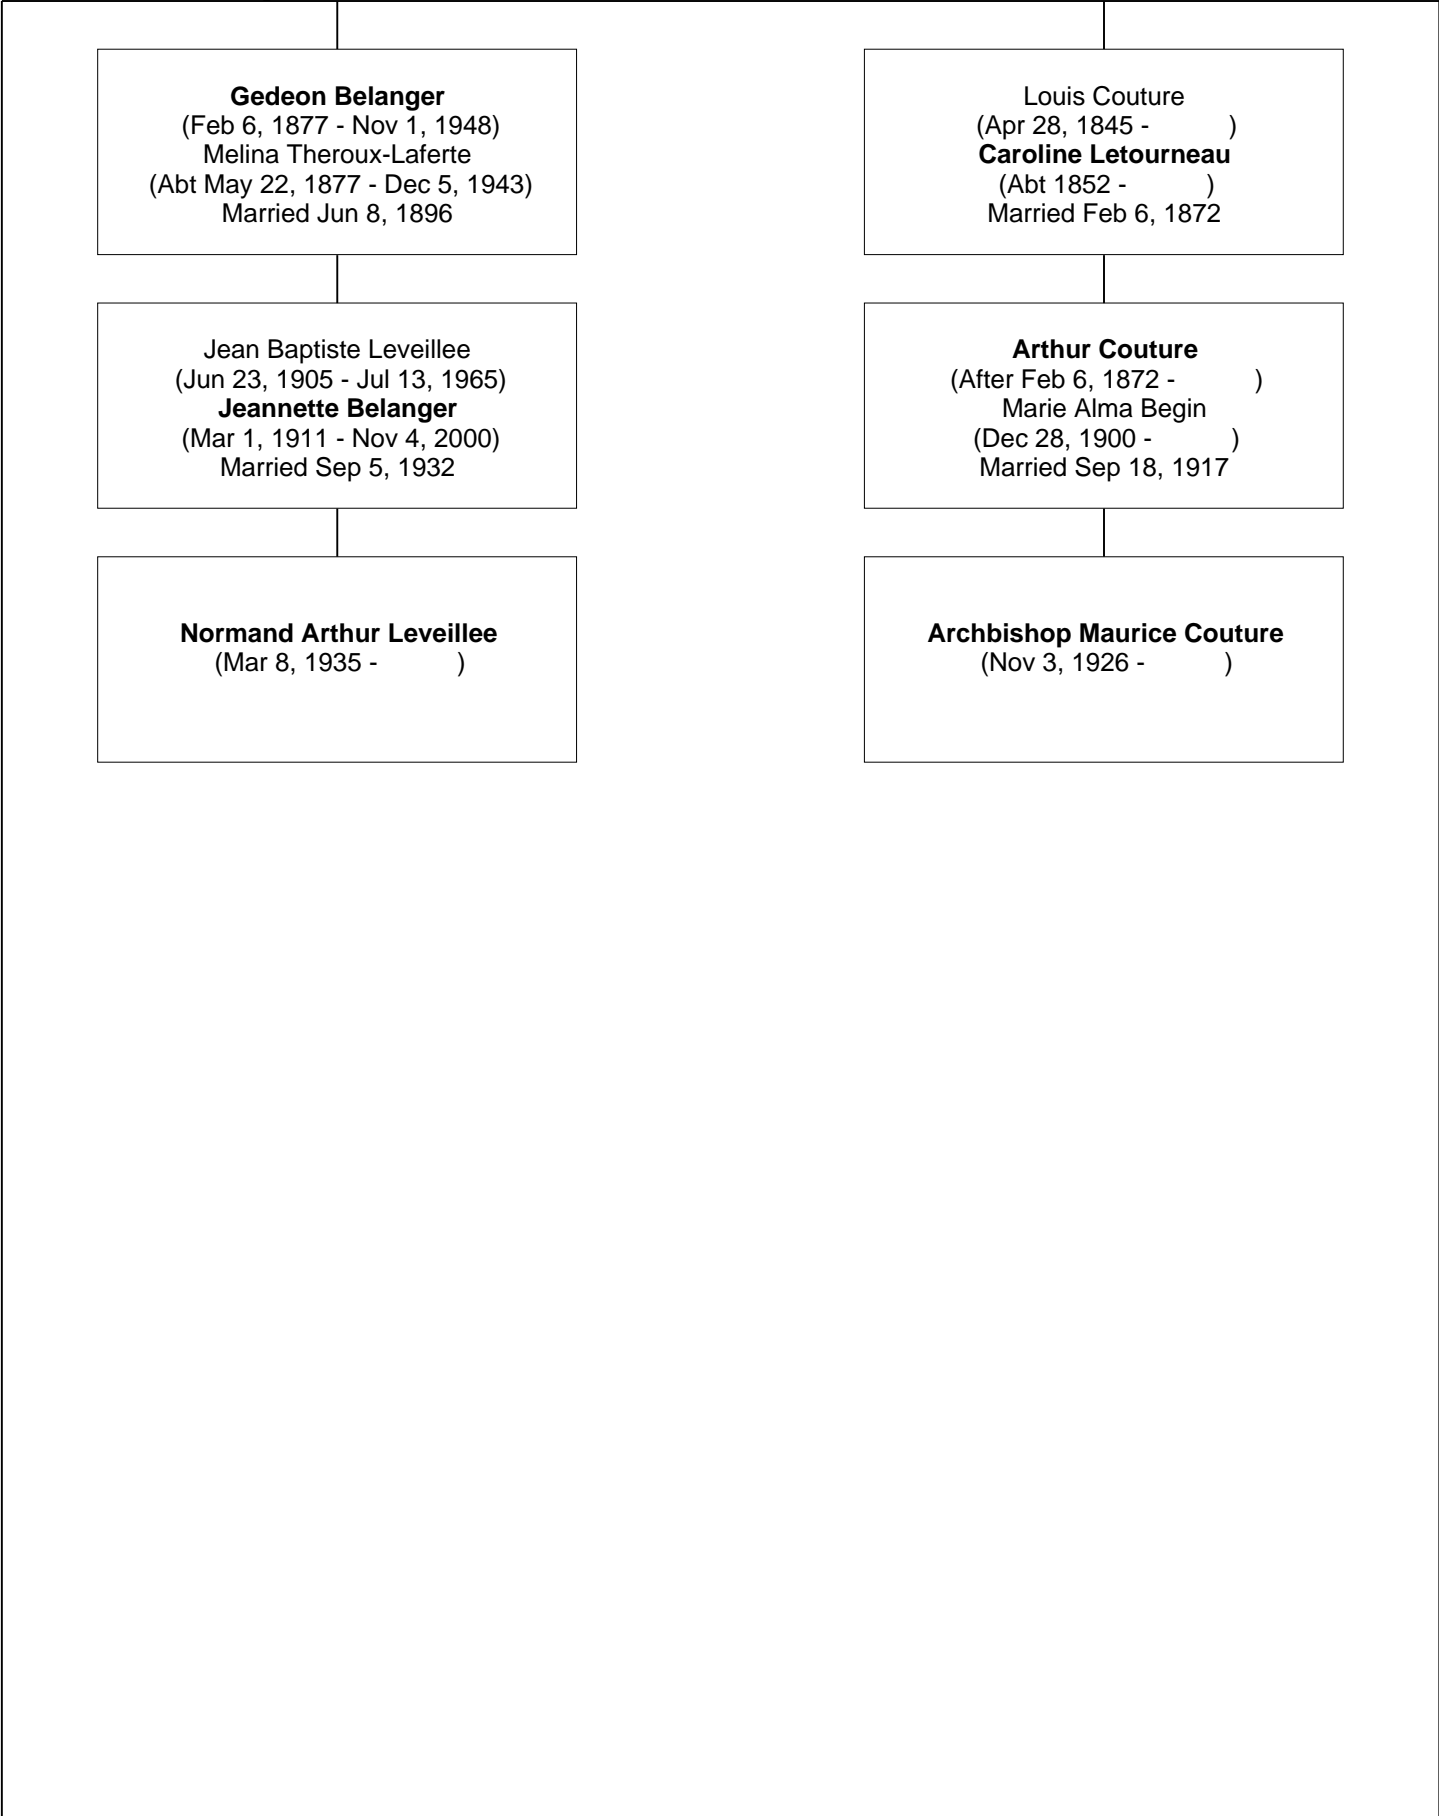

Relationship Chart

Gedeon Belanger
(Feb 6, 1877 - Nov 1, 1948)
Melina Theroux-Laferte
(Abt May 22, 1877 - Dec 5, 1943)
Married Jun 8, 1896

Jean Baptiste Leveillee
(Jun 23, 1905 - Jul 13, 1965)
Jeannette Belanger
(Mar 1, 1911 - Nov 4, 2000)
Married Sep 5, 1932

Normand Arthur Leveillee
(Mar 8, 1935 -)

Louis Couture
(Apr 28, 1845 -)
Caroline Letourneau
(Abt 1852 -)
Married Feb 6, 1872

Arthur Couture
(After Feb 6, 1872 -)
Marie Alma Begin
(Dec 28, 1900 -)
Married Sep 18, 1917

Archbishop Maurice Couture
(Nov 3, 1926 -)