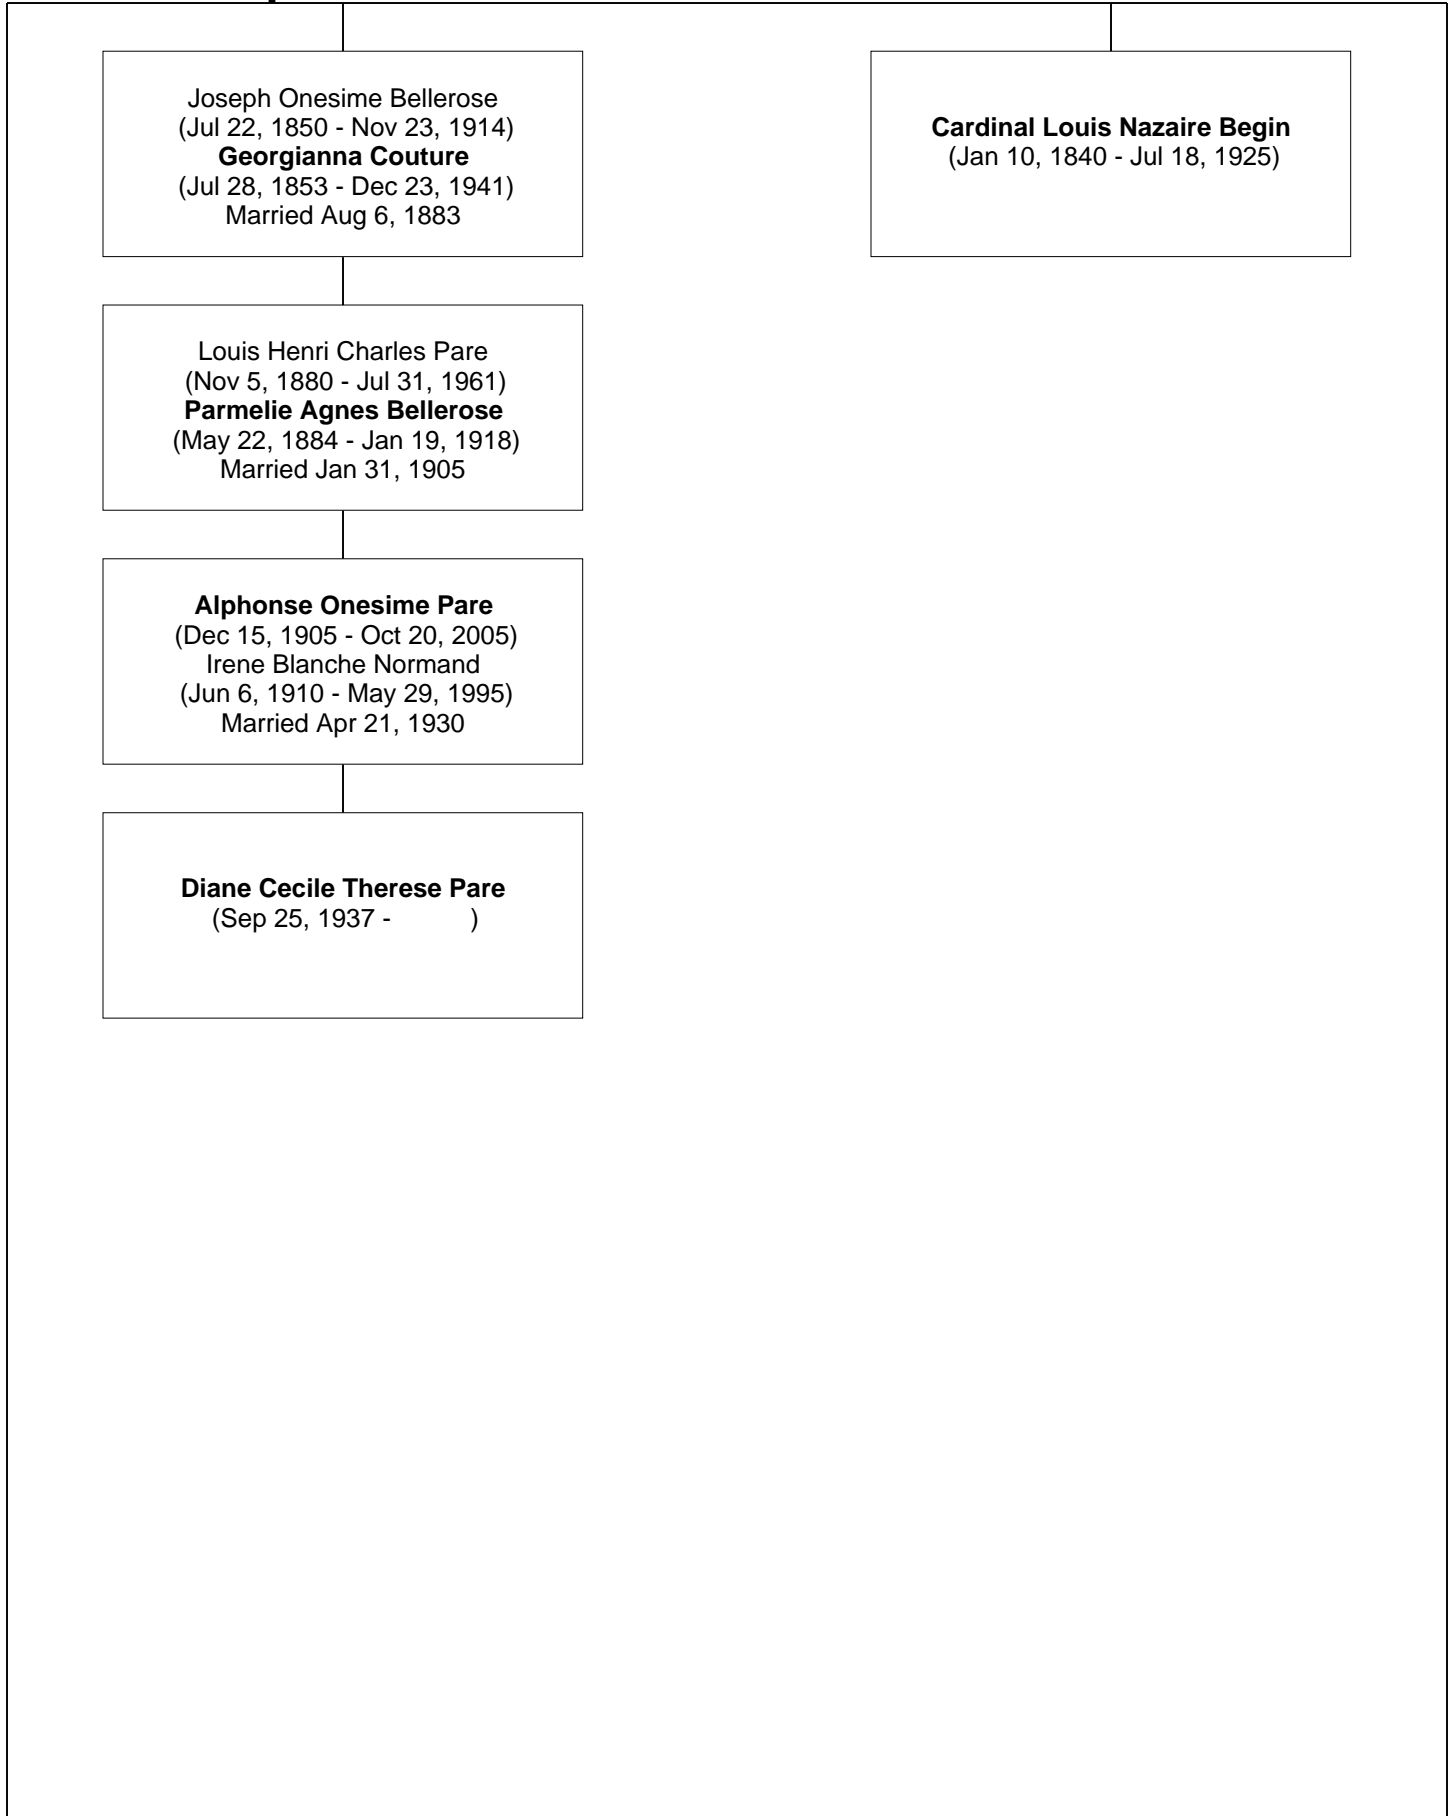

Relationship Chart

Joseph Onesime Bellerose
(Jul 22, 1850 - Nov 23, 1914)
Georgianna Couture
(Jul 28, 1853 - Dec 23, 1941)
Married Aug 6, 1883

Cardinal Louis Nazaire Begin
(Jan 10, 1840 - Jul 18, 1925)

Louis Henri Charles Pare
(Nov 5, 1880 - Jul 31, 1961)
Parmelie Agnes Bellerose
(May 22, 1884 - Jan 19, 1918)
Married Jan 31, 1905

Alphonse Onesime Pare
(Dec 15, 1905 - Oct 20, 2005)
Irene Blanche Normand
(Jun 6, 1910 - May 29, 1995)
Married Apr 21, 1930

Diane Cecile Therese Pare
(Sep 25, 1937 -)