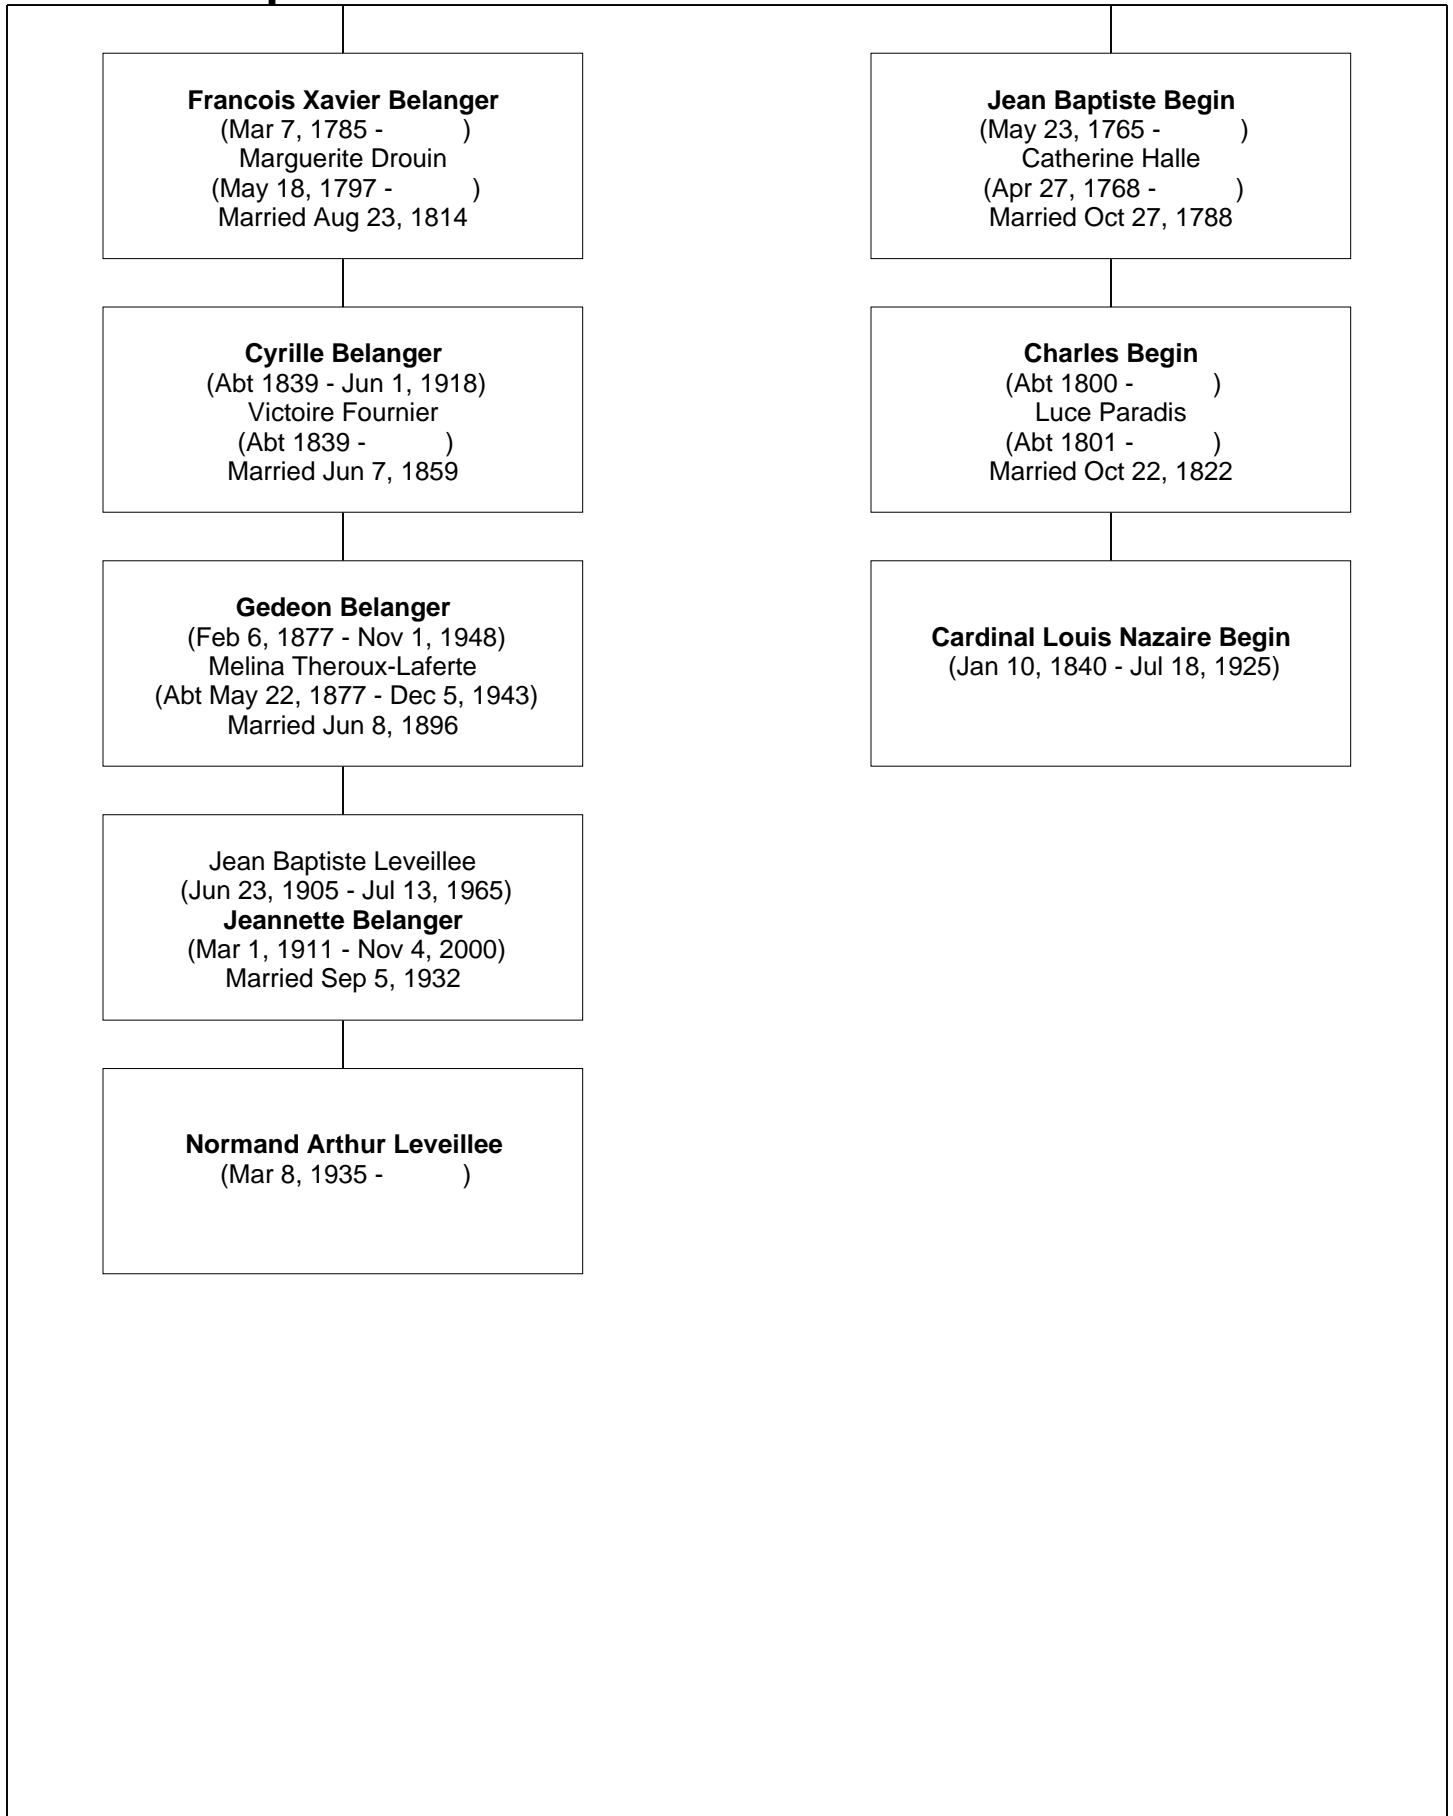

Relationship Chart

Francois Xavier Belanger
(Mar 7, 1785 -)
Marguerite Drouin
(May 18, 1797 -)
Married Aug 23, 1814

Jean Baptiste Begin
(May 23, 1765 -)
Catherine Halle
(Apr 27, 1768 -)
Married Oct 27, 1788

Cyrille Belanger
(Abt 1839 - Jun 1, 1918)
Victoire Fournier
(Abt 1839 -)
Married Jun 7, 1859

Charles Begin
(Abt 1800 -)
Luce Paradis
(Abt 1801 -)
Married Oct 22, 1822

Gedeon Belanger
(Feb 6, 1877 - Nov 1, 1948)
Melina Theroux-Laferte
(Abt May 22, 1877 - Dec 5, 1943)
Married Jun 8, 1896

Cardinal Louis Nazaire Begin
(Jan 10, 1840 - Jul 18, 1925)

Jean Baptiste Leveillee
(Jun 23, 1905 - Jul 13, 1965)
Jeannette Belanger
(Mar 1, 1911 - Nov 4, 2000)
Married Sep 5, 1932

Normand Arthur Leveillee
(Mar 8, 1935 -)